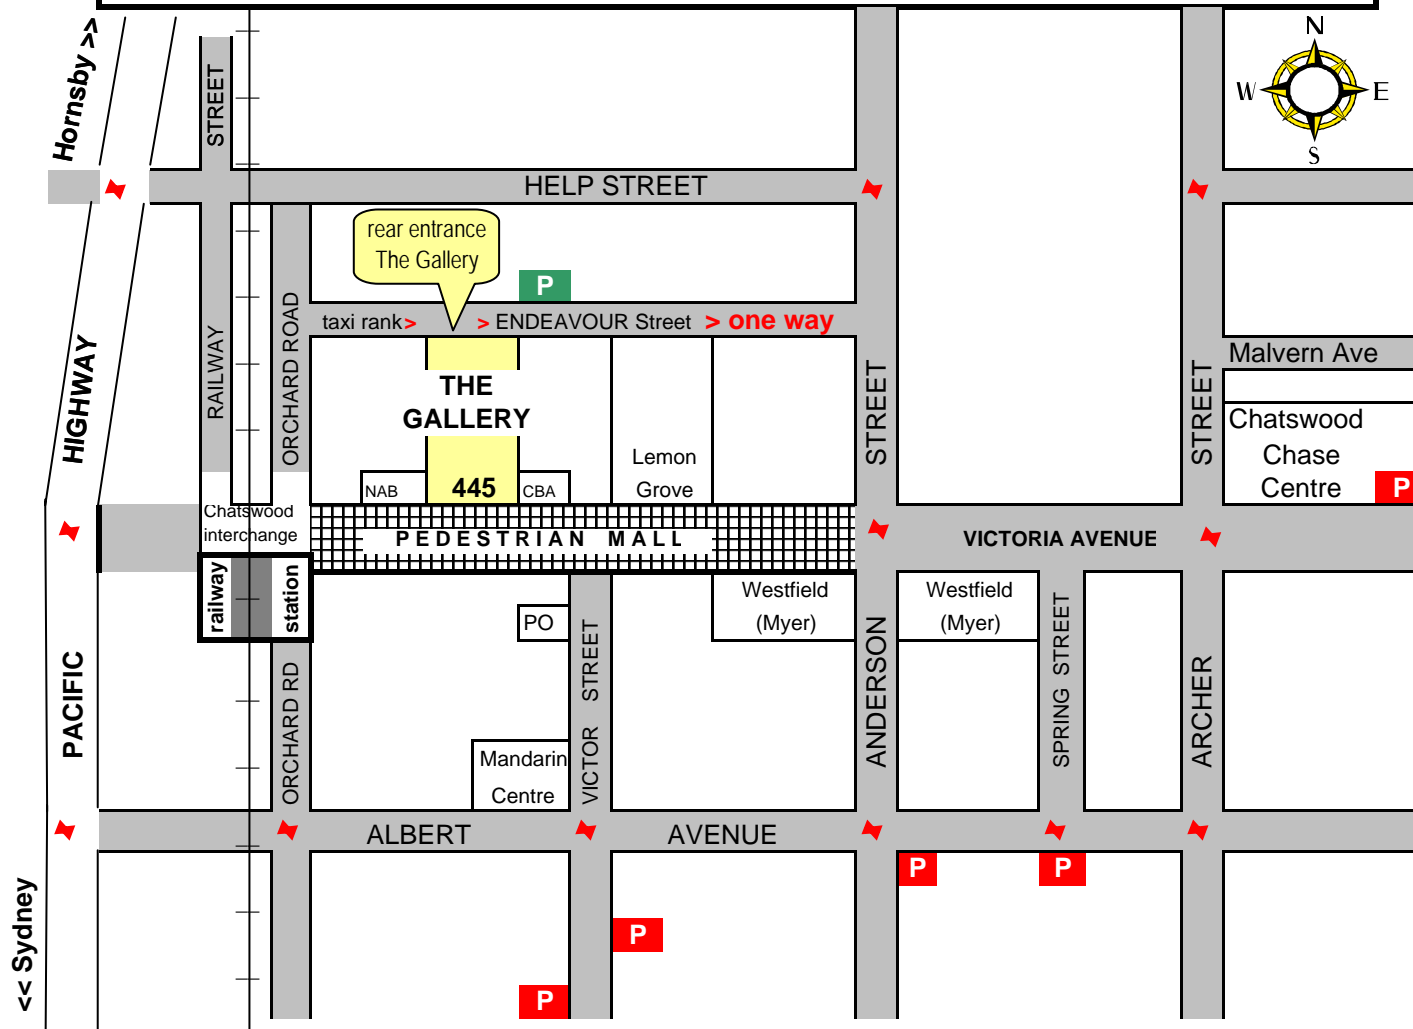

SYDNEY ORTHOPAEDIC ARTHRITIS & SPORTS MEDICINE

www.sydneyortho.com.au

LEVEL 1, THE GALLERY, 445 VICTORIA AVENUE, CHATSWOOD

Legend:

railway line

traffic lights

paved area

no traffic